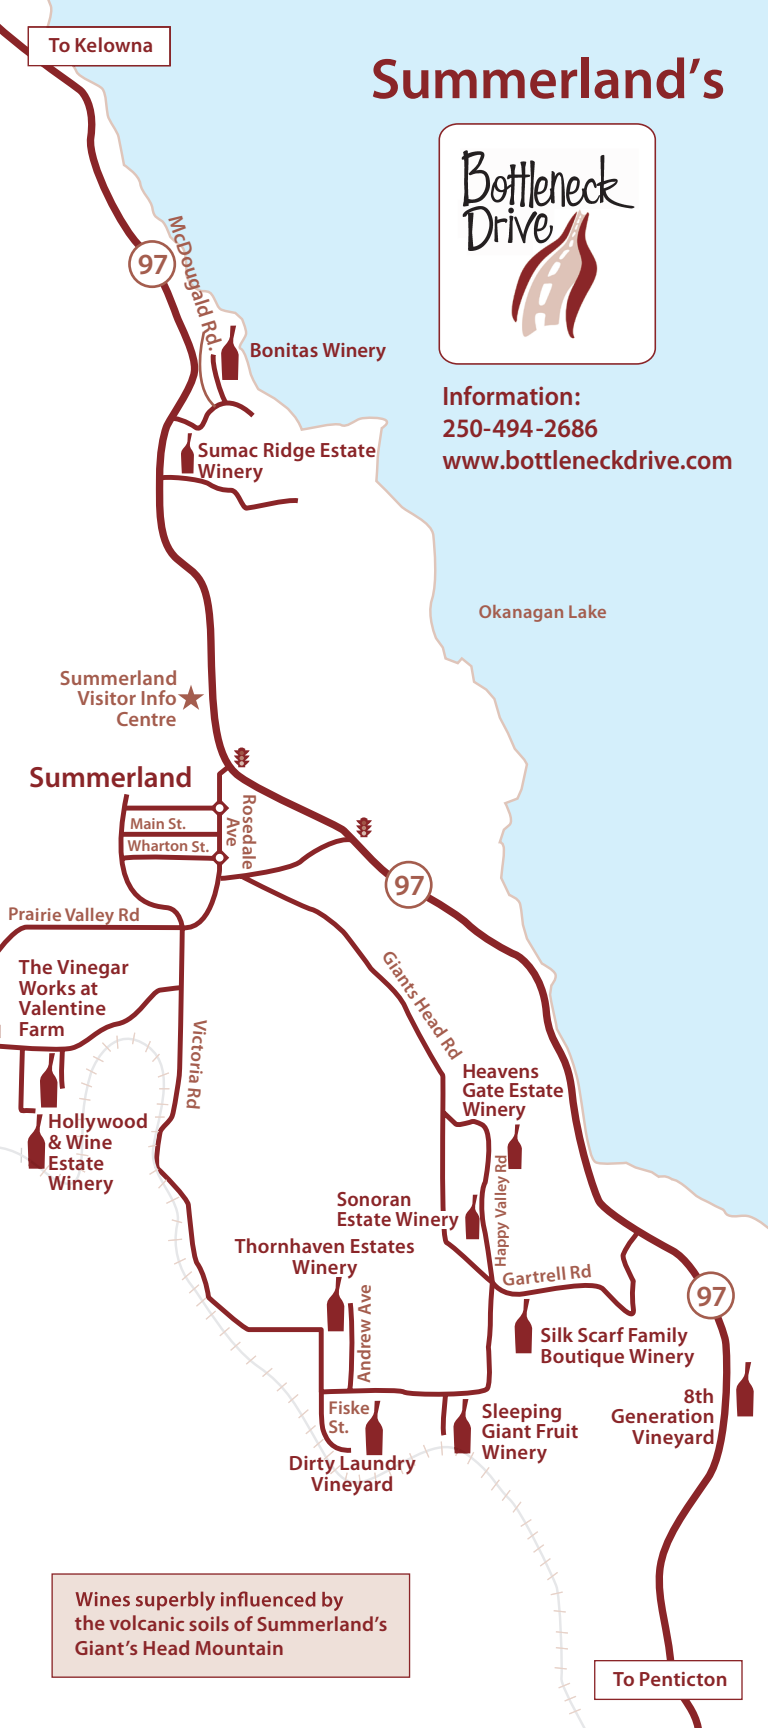

To Kelowna

Summerland's

Bottleneck Drive

Information:

250-494-2686

www.bottleneckdrive.com

Okanagan Lake

Summerland Visitor Info Centre

Summerland

Main St.

Wharton St.

Rosedale Ave.

97

Prairie Valley Rd.

The Vinegar Works at Valentine Farm

Hollywood & Wine Estate Winery

Victoria Rd.

Giant's Head Rd.

Heavens Gate Estate Winery

Happy Valley Rd.

Sonoran Estate Winery

Thornhaven Estates Winery

Andrew Ave.

Gartsell Rd.

Fiske St.

Dirty Laundry Vineyard

Sleeping Giant Fruit Winery

Silk Scarf Family Boutique Winery

8th Generation Vineyard

97

Wines superbly influenced by the volcanic soils of Summerland's Giant's Head Mountain

To Penticton